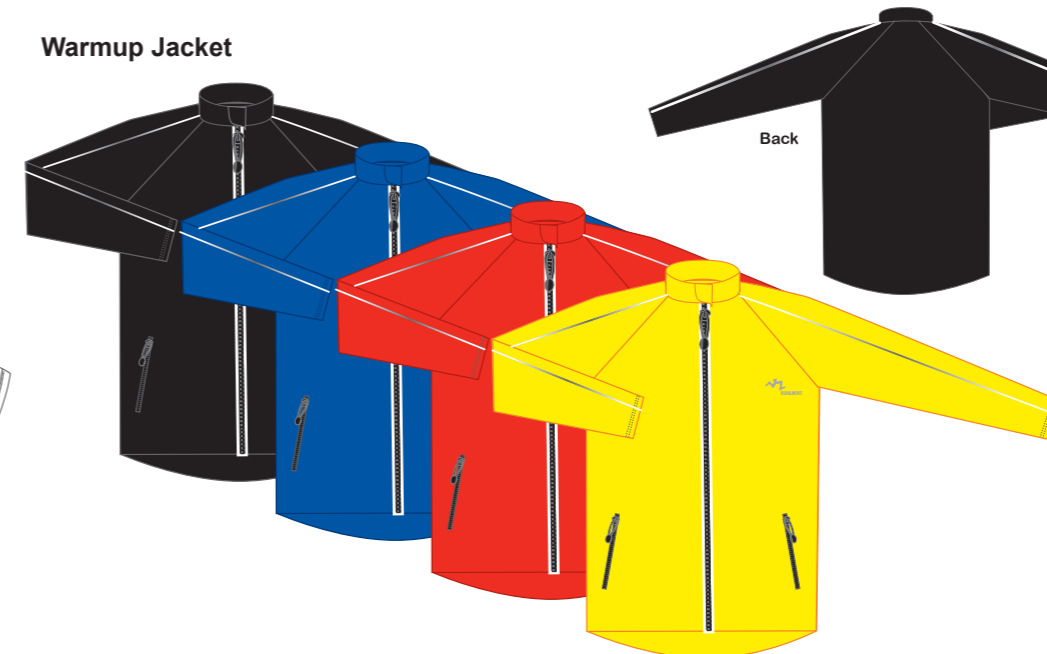

- Colours:
- PMS Reflex blue C
 - PMS red 485 C
 - PMS yellow C
 - Black
 - White

Shirt FRONT SIDE
Transfer on left side, width approx. 5 cm
Print 1c silver matt

Sleeveless Shirt - Women

T-Shirt - Women

Sleeveless Shirt - Men

T-Shirt - Men

Winter Zip-Shirt - Unisex

Race Short - Unisex

Short Tights - Unisex

Long Tights - Unisex

Warmup Jacket

Warmup pants halfzip