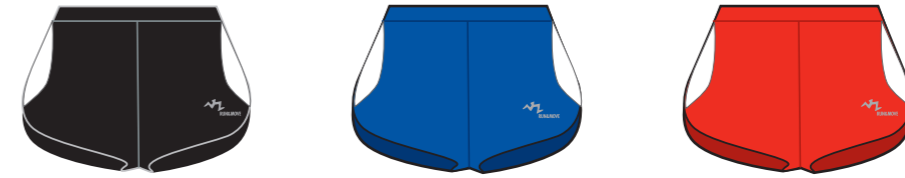

- Colours:
- PMS Reflex blue C
 - PMS red 485 C
 - PMS yellow C
 - Black
 - White

Shirt FRONT SIDE
Transfer on left side, width approx. 5 cm
Print 1c silver matt

Sleeveless Shirt - Women

T-Shirt - Women

Sleeveless Shirt - Men

T-Shirt - Men

Winter Zip-Shirt - Unisex

Race Short - Unisex

Short Tights - Unisex

Long Tights - Unisex

Warmup Jacket

Warmup pants halfzip